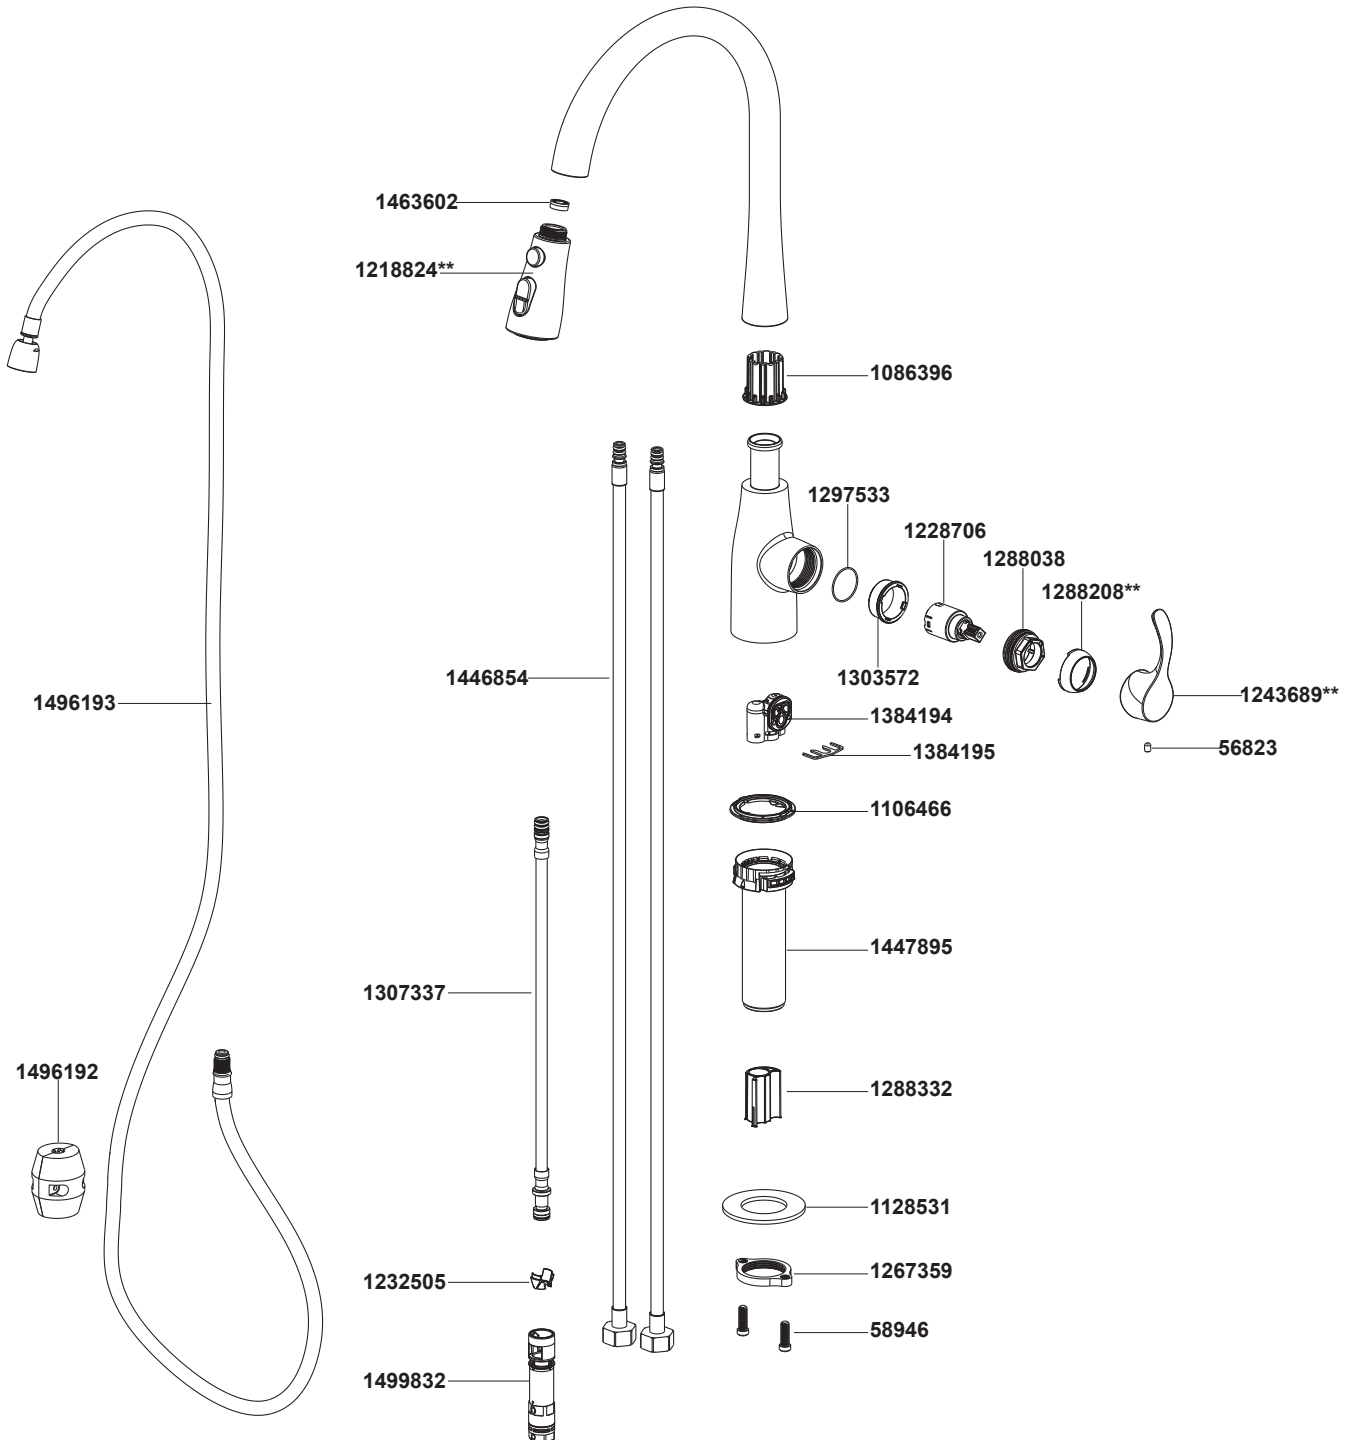

596T-4E Pull-down Kitchen Faucet

**Color code must be specified when ordering.